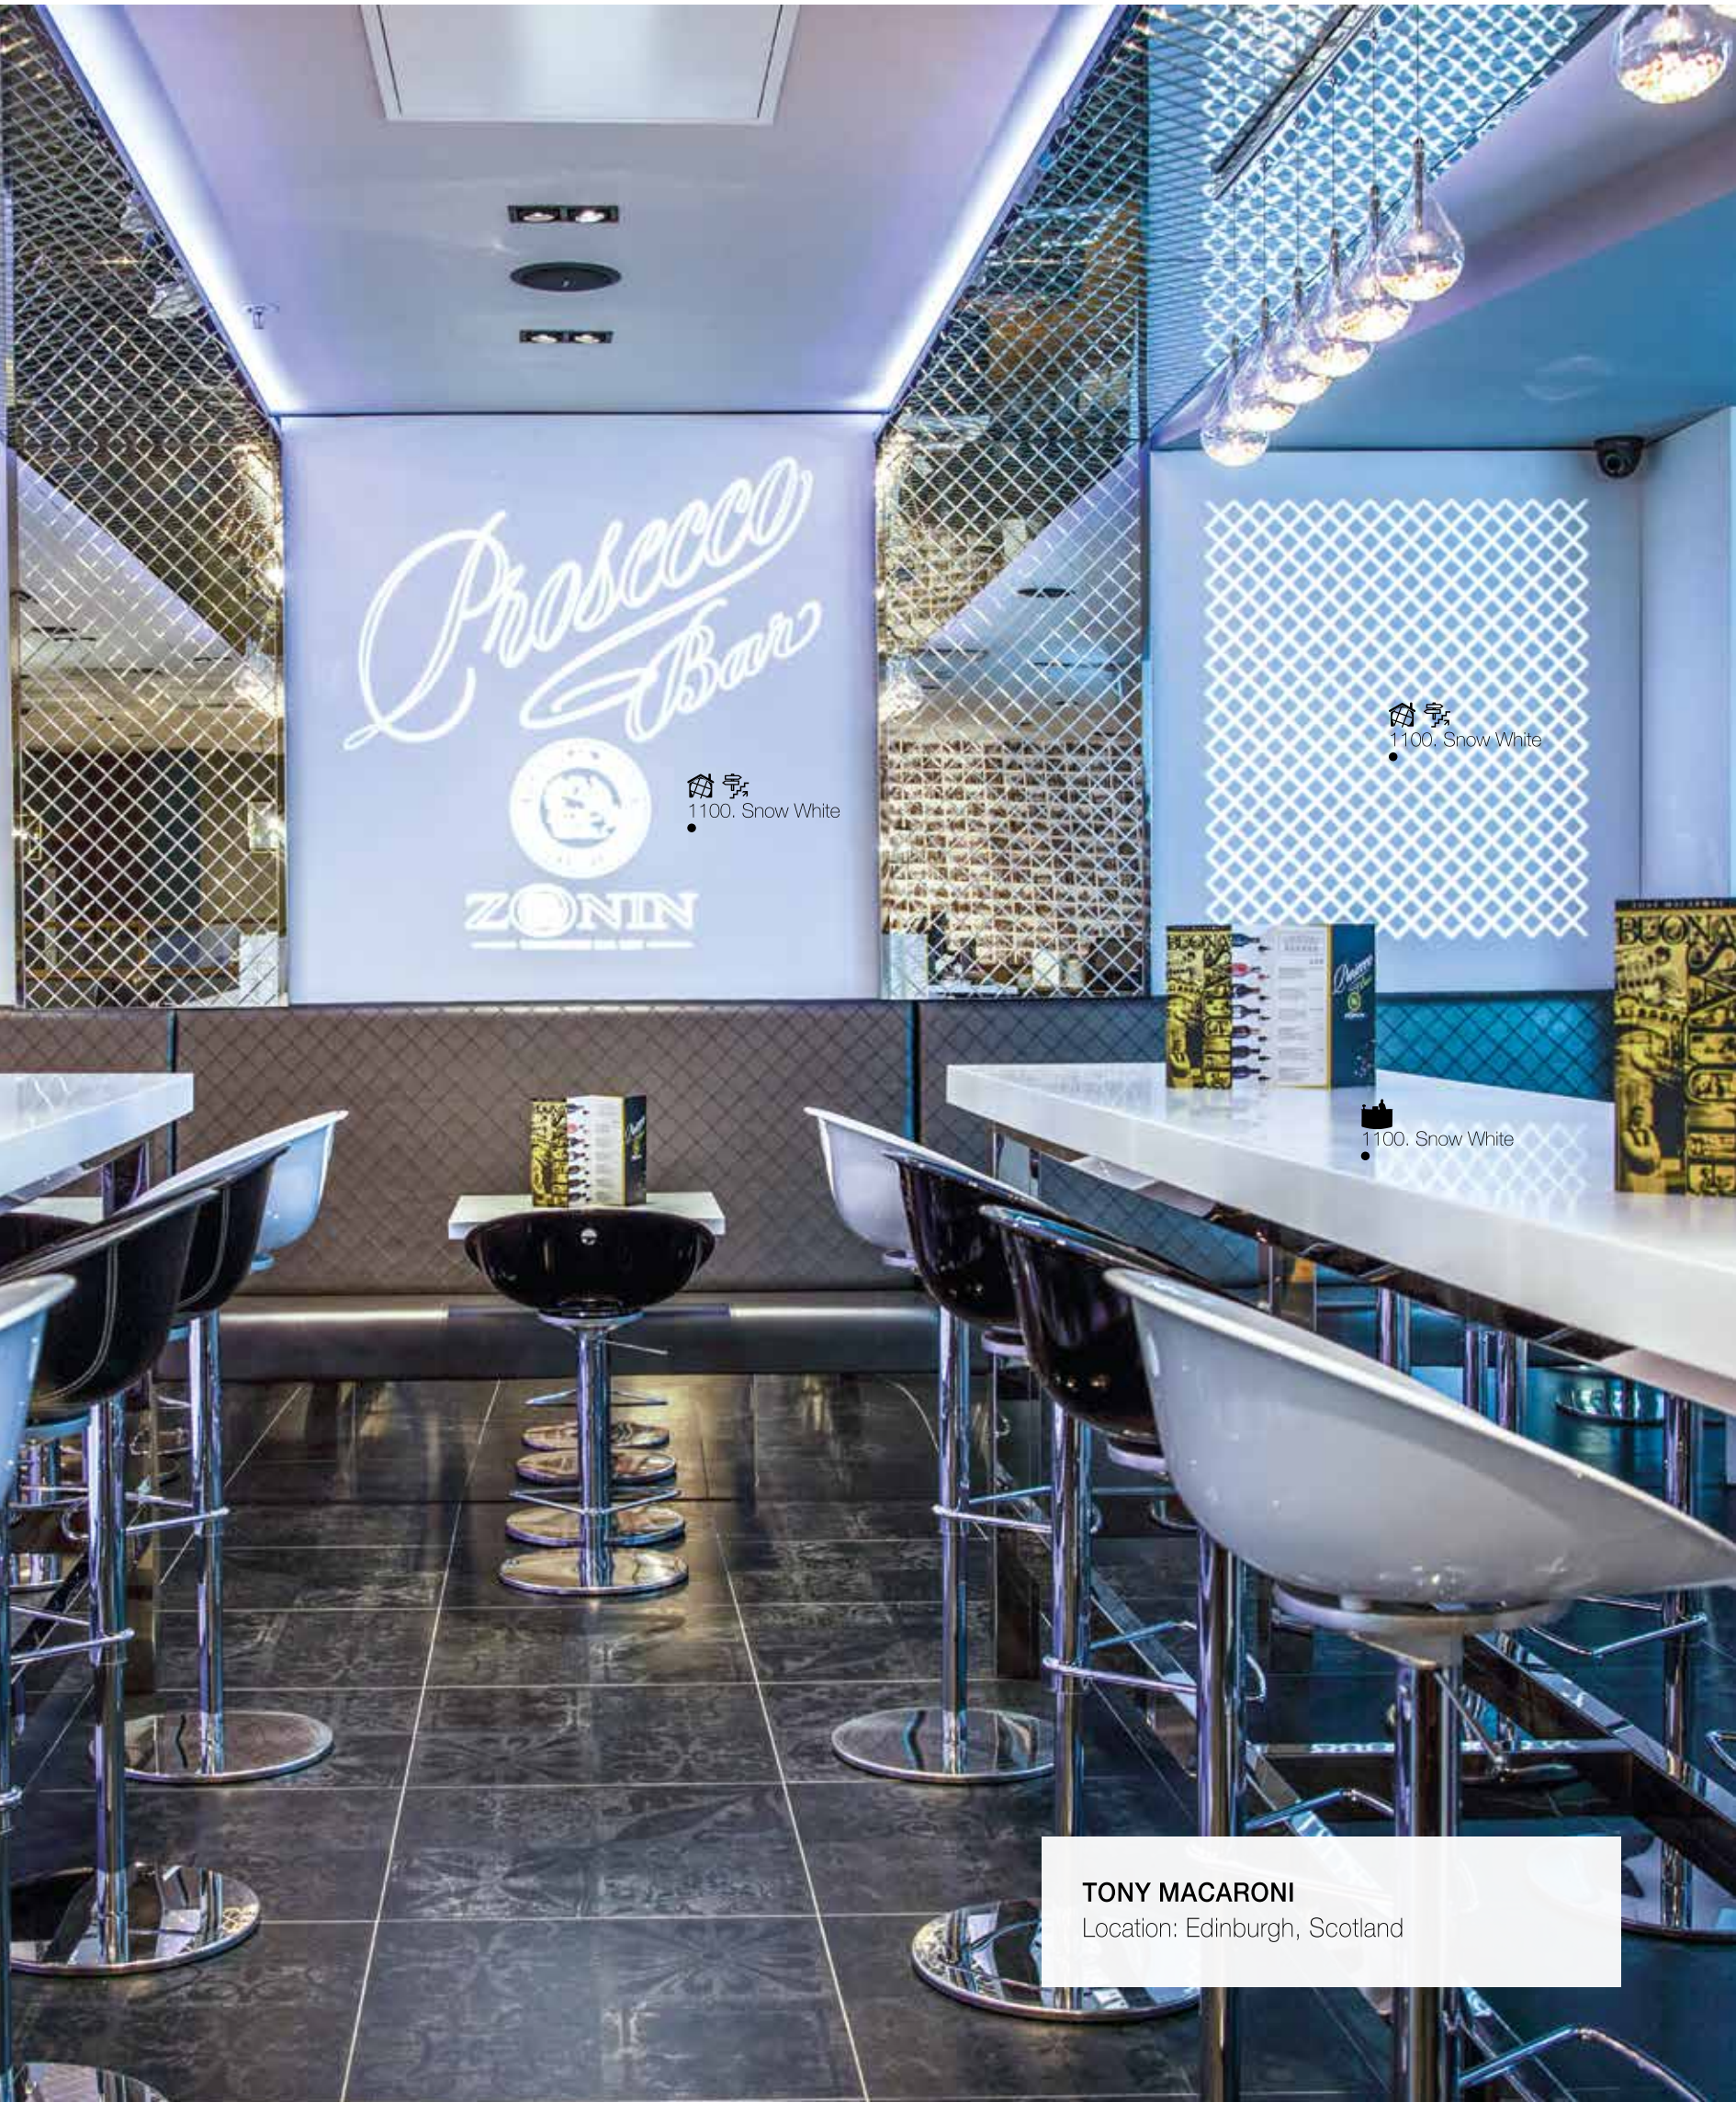

## HOTEL MELIÁ SARRIÁ CHEESE BAR BARCELONA

Location: Barcelona, Spain

Studio: estudi{H}ac

RESTAURANT AND CATERING

1100. Snow White

1100. Snow White

1100. Snow White

**TONY MACARONI**