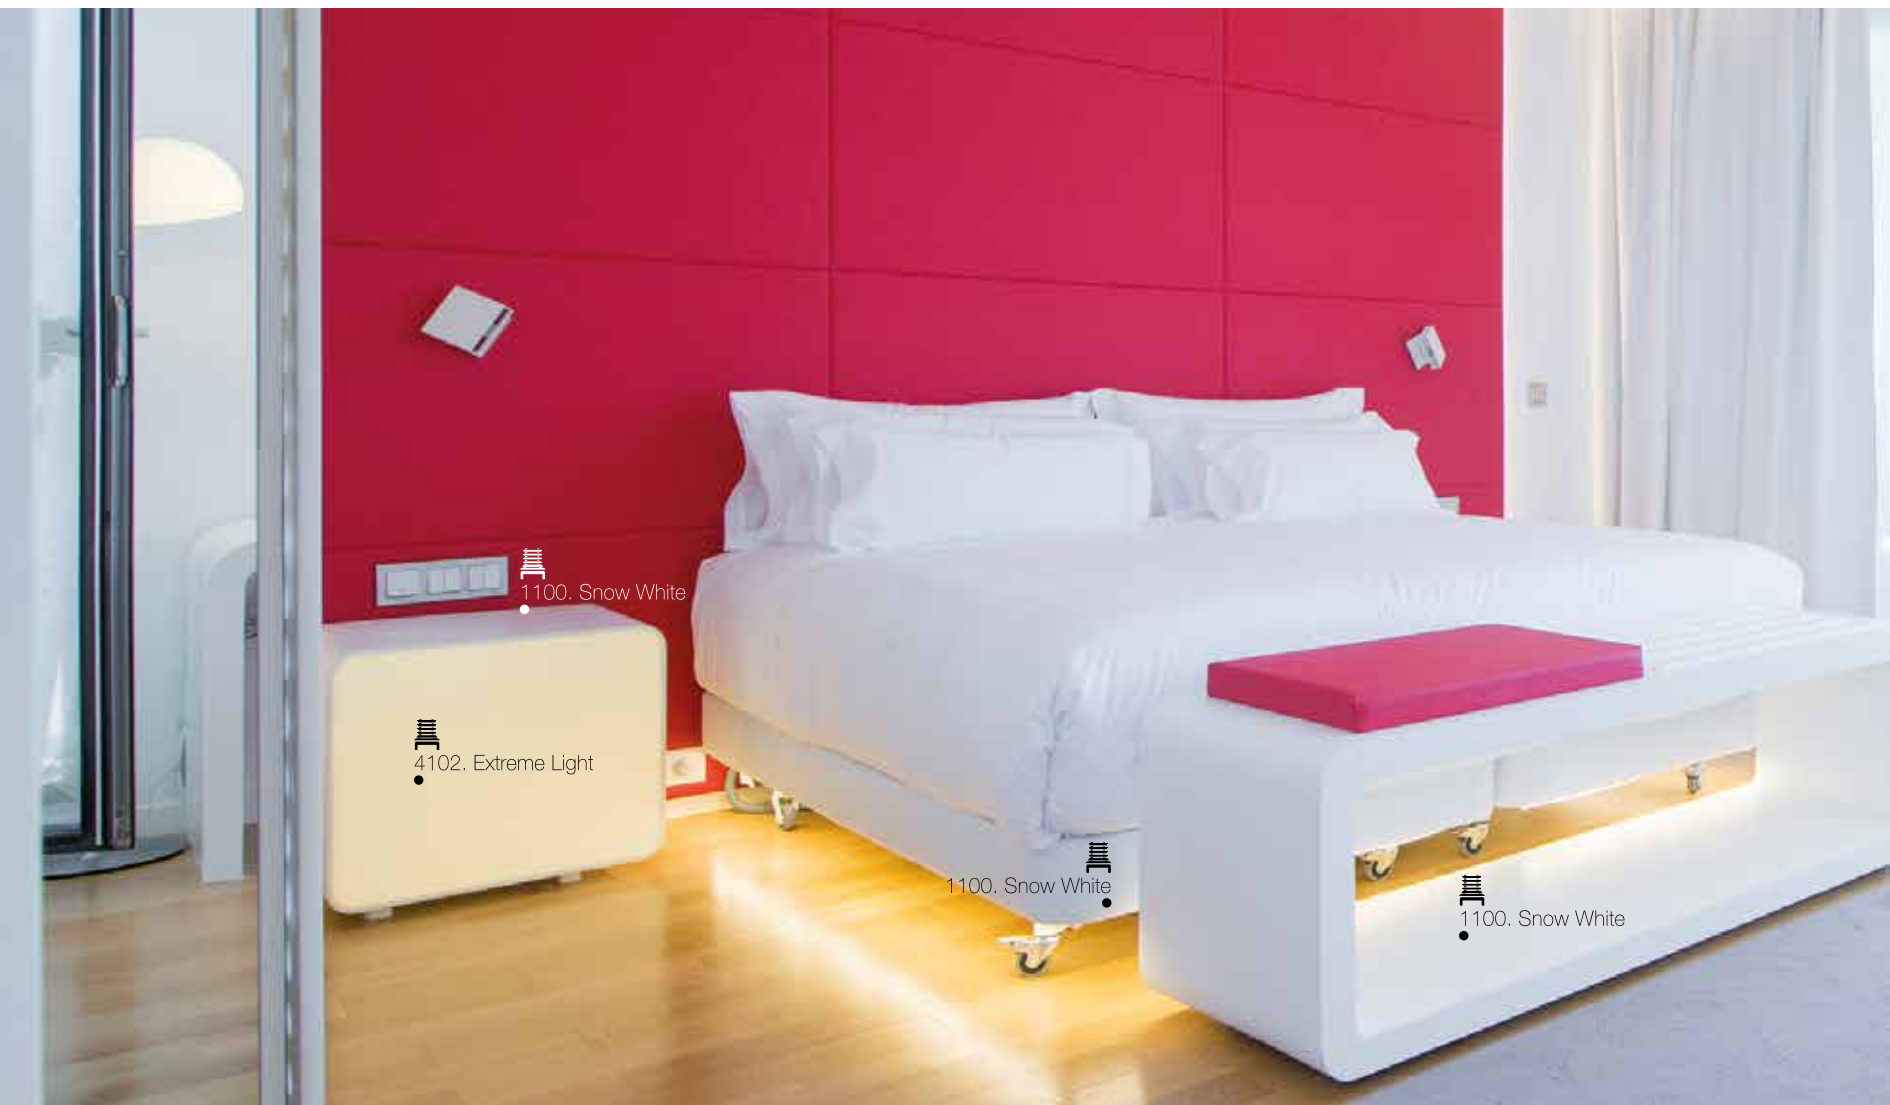

## HOTEL FELICIEN

Location: Paris, France  
Designer: Olivier Lapidus

4102. Extreme Light

6901. Black Metal

 1100. Snow White

**HOTEL SON MOLL**

Location: Mallorca, Spain

Studio: 3de3arquitectes