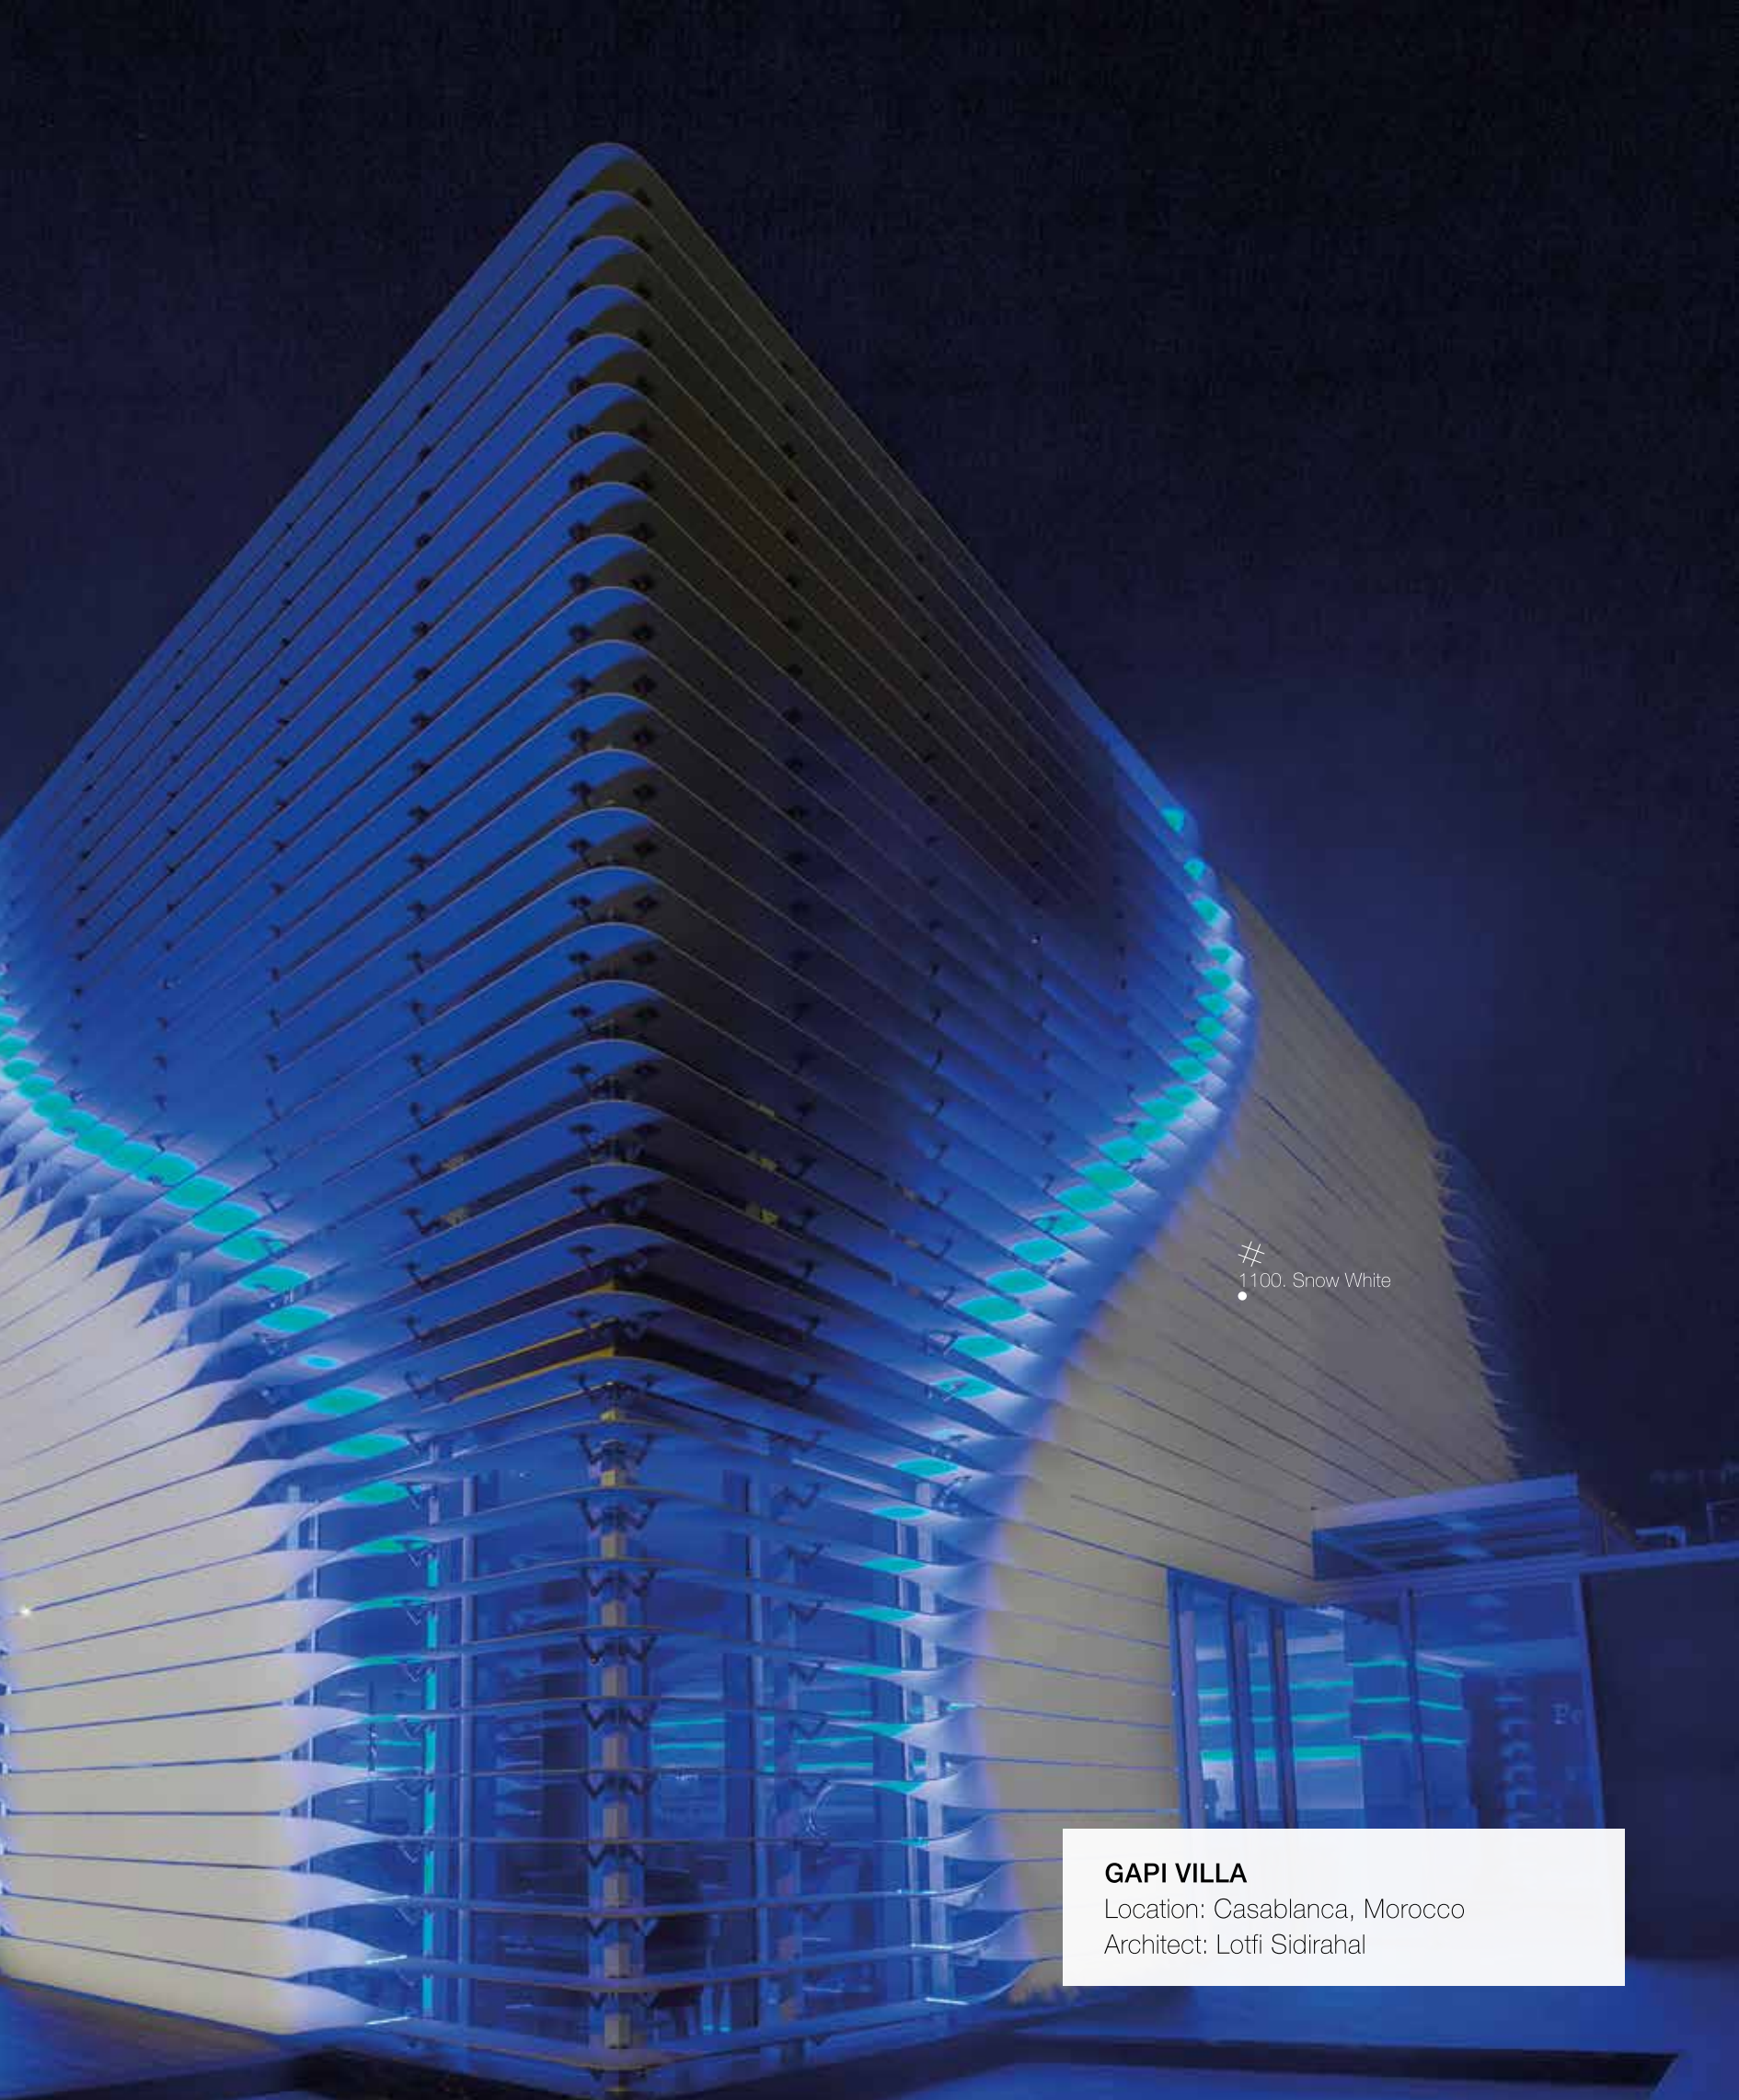

#  
1100. Snow White

**GAPI VILLA**

Location: Casablanca, Morocco  
Architect: Lotfi Sidirahal