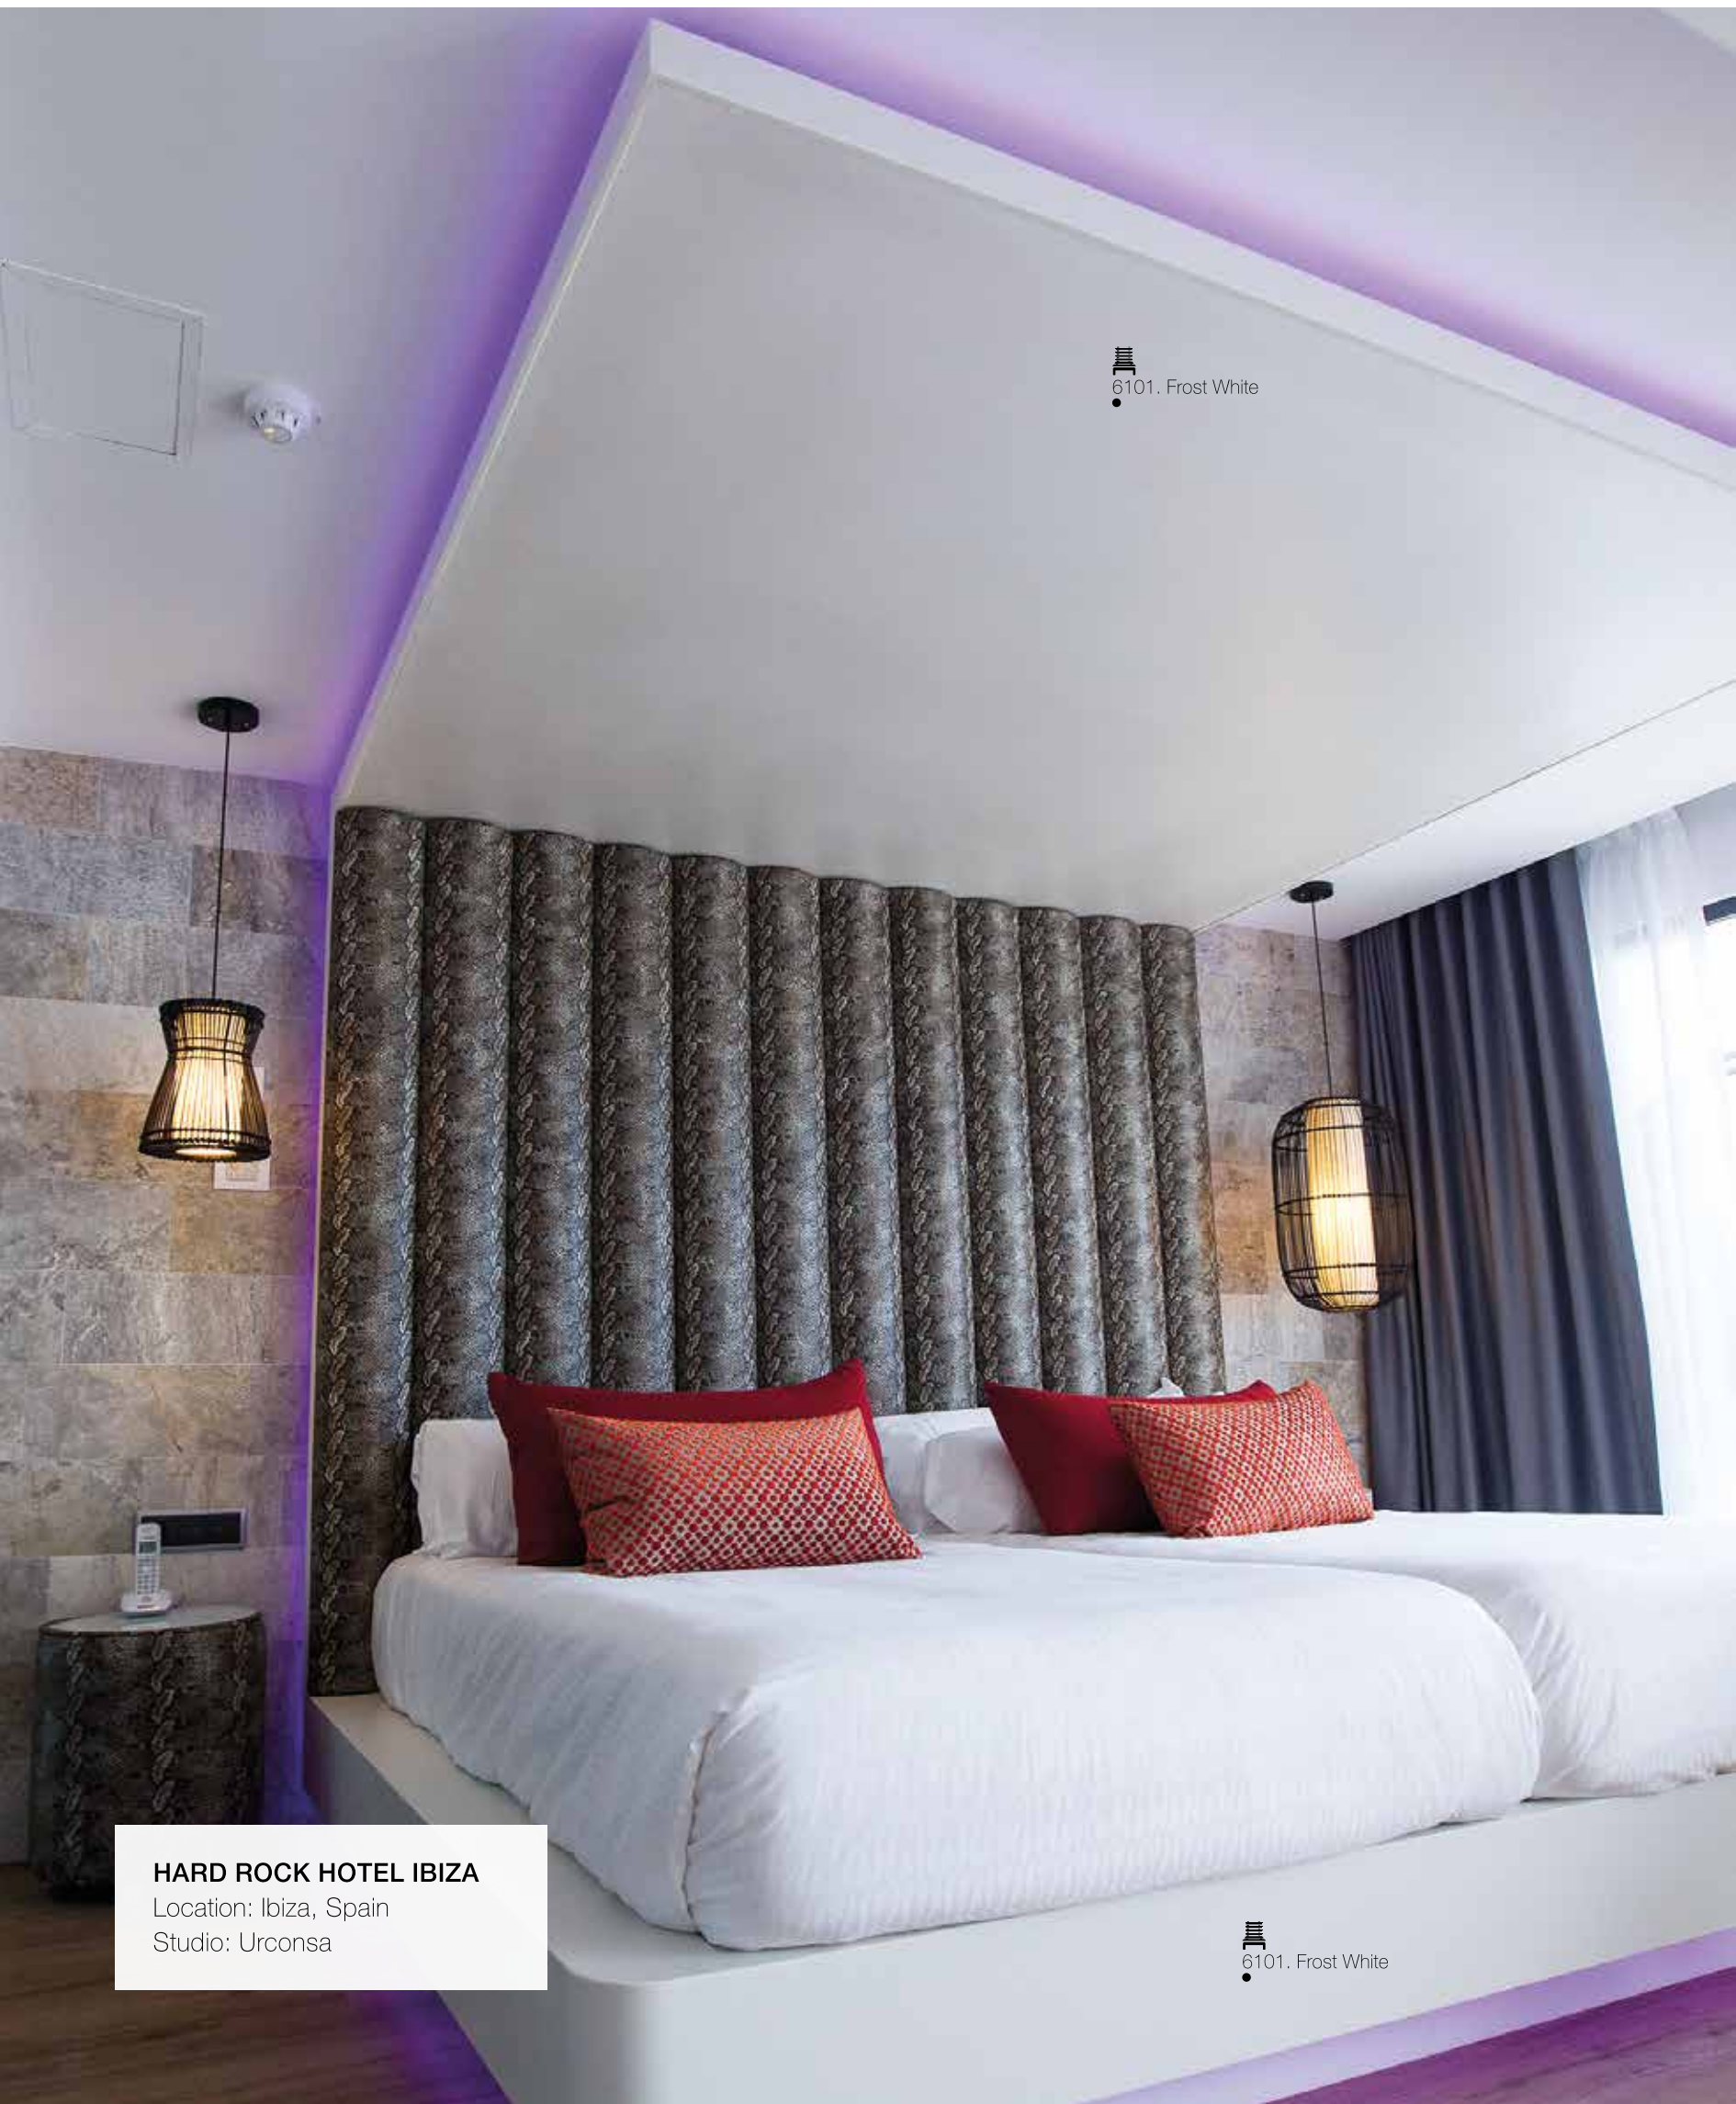

6101. Frost White

HARD ROCK HOTEL IBIZA

Location: Ibiza, Spain

Studio: Urconsa

6101. Frost White