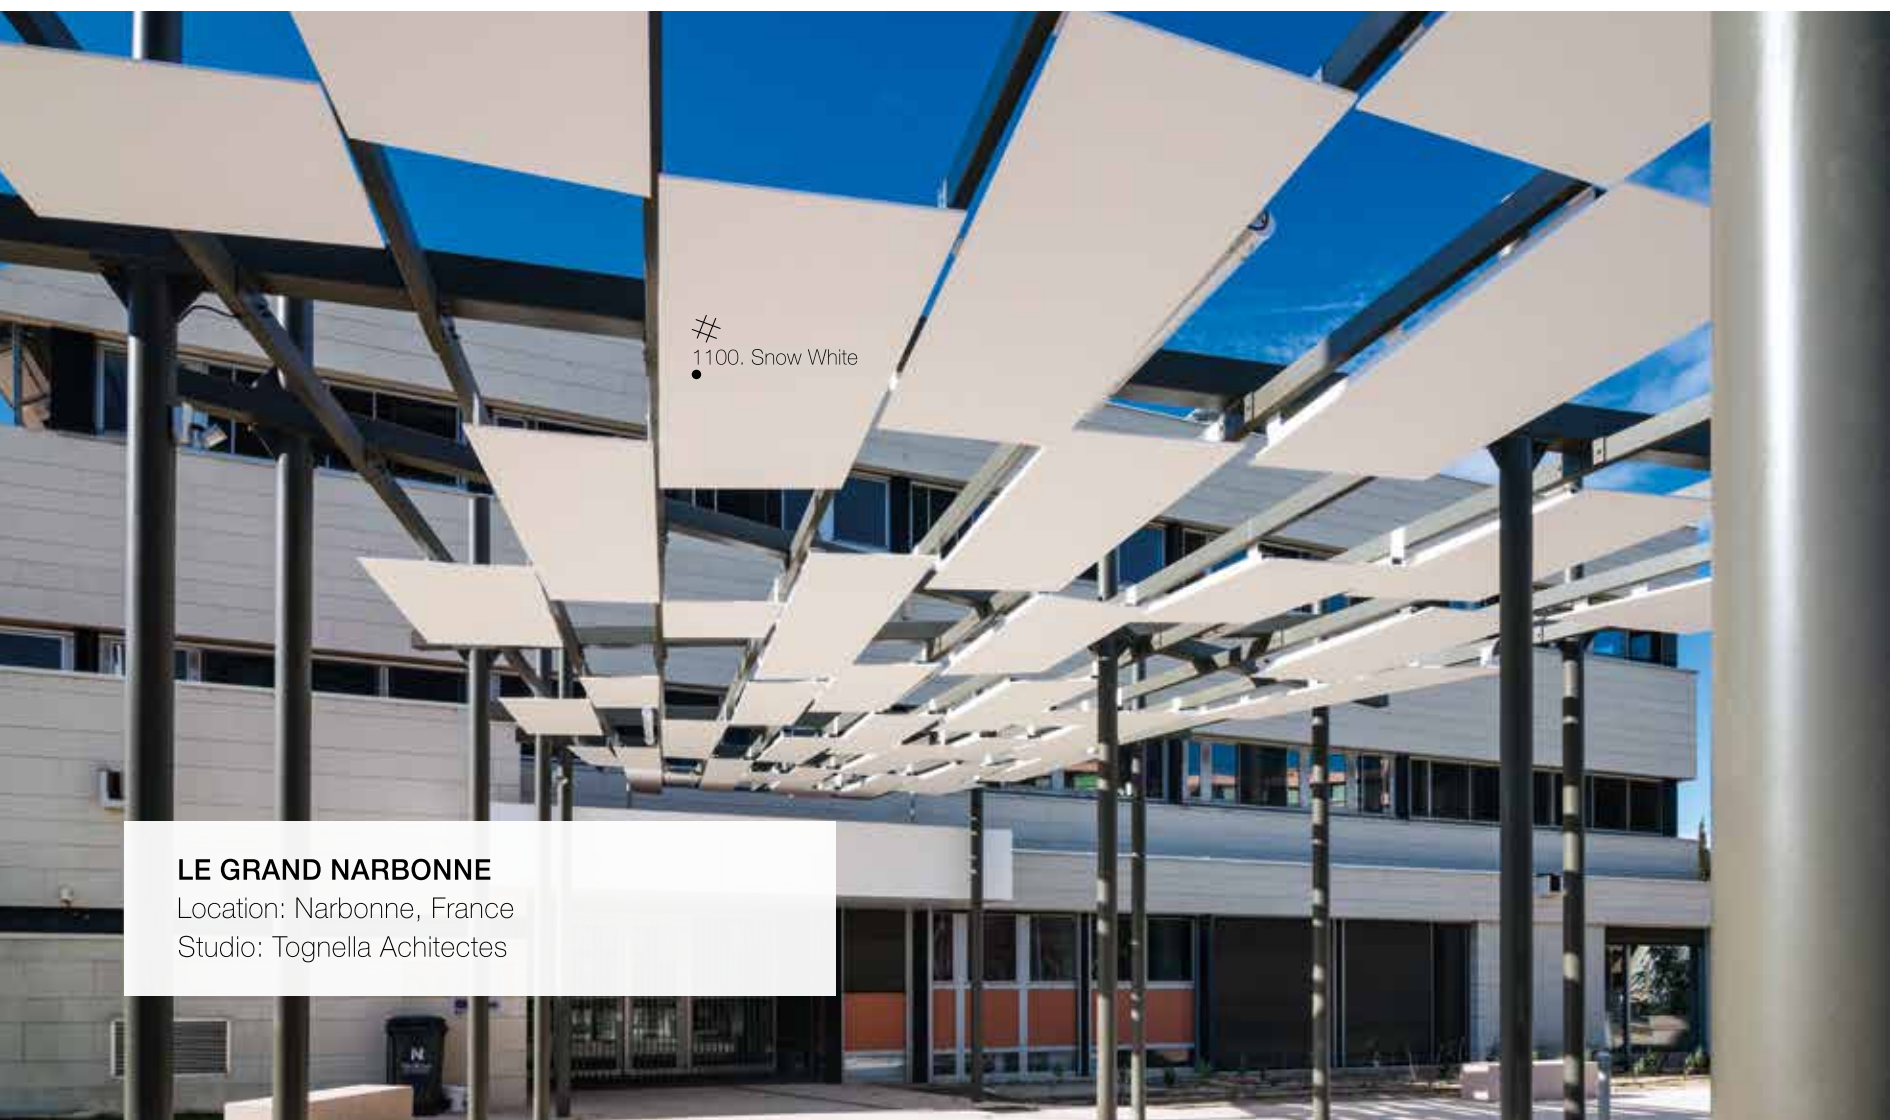

COMMERCIAL AND BUSINESS PREMISES

LE GRAND NARBONNE
Location: Narbonne, France
Studio: Tognella Achitectes