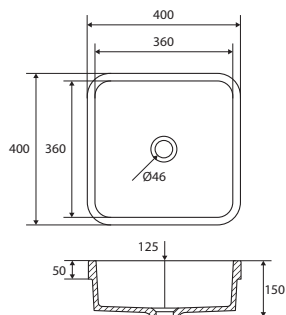

3-WAY Series

LAVABOS BASIN

OVAL

SQUARE