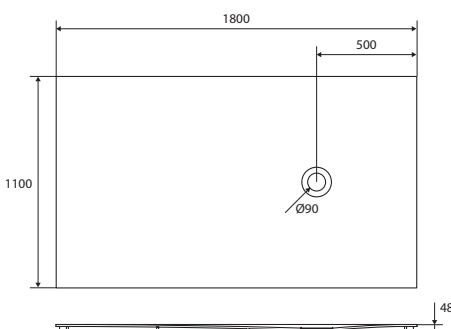

UNIQUE Series

BASES DE DUCHA SHOWER BASES