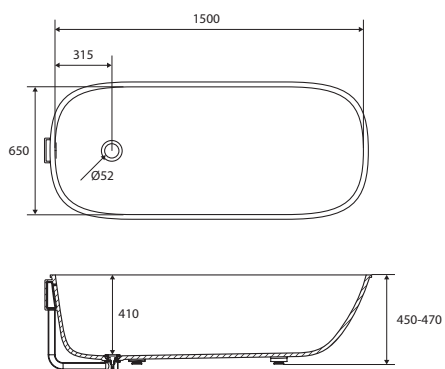

P806 180X110

UNIQUE Series

BASES BAÑERA BATH BASES

T801 155X65 E

Desagüe · Drain

Chrome

White

new