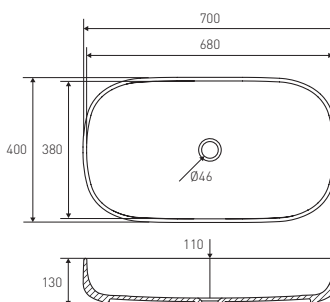

UNIQUE Series

LAVABOS BASIN

UNIQUE 40 x 40 cm

UNIQUE 70 x 40 cm

UNIQUE 55 x 40 cm

UNIQUE 52 x 38 cm