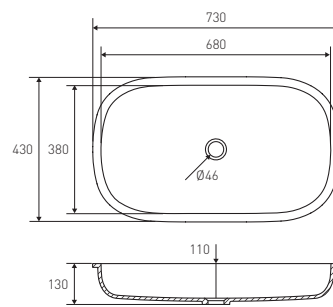

UNIQUE Series

LAVABOS BASIN

UNIQUE 40 x 40 cm

UNIQUE 70 x 40 cm

UNIQUE 55 x 40 cm

UNIQUE 52 x 38 cm