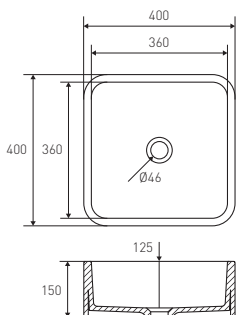

3-WAY Series

LAVABOS BASIN

OVAL

SQUARE