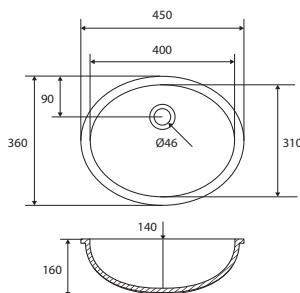

ROUND

BC B209 D37 E

OVAL

BC B415 40X31 E

BC B413 46X37 E

BAJO ENCIMERA
UNDER COUNTERTOP

BASIC Series

LAVABOS MINUSVALIDOS DISABLED TOILET