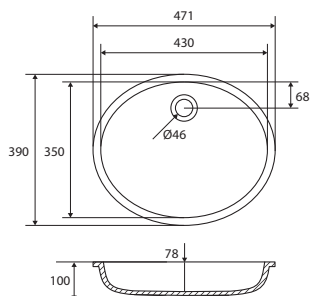

New

D401 43x35 1100 E