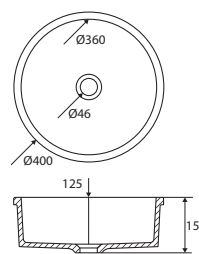

3-WAY Series

LAVABOS BASIN

ROUND

B210 D40 SE