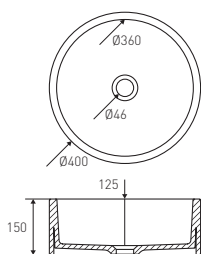

3-WAY Series

LAVABOS BASIN

ROUND

B210 D40 SE