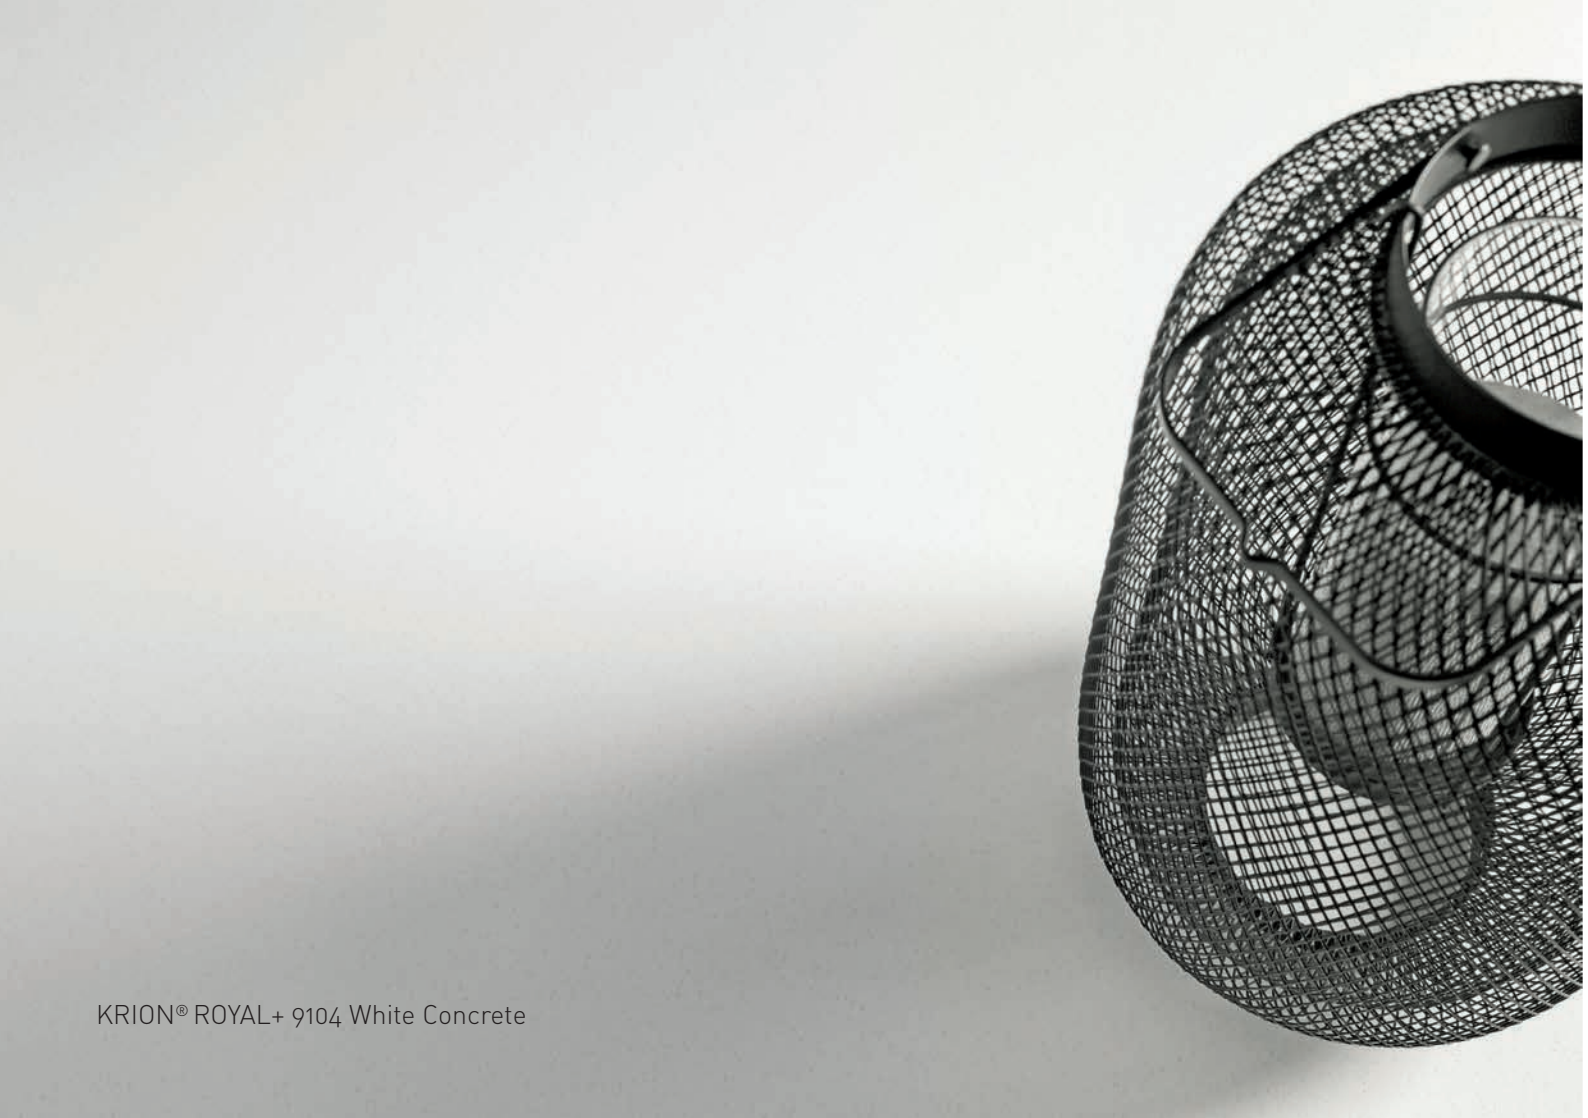

KRION® ROYAL+ 9104 White Concrete