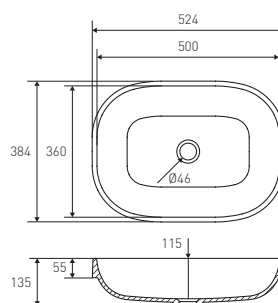

UNIQUE Series

LAVABOS BASIN

UNIQUE 40 x 40 cm

UNIQUE 70 x 40 cm

UNIQUE 55 x 40 cm

UNIQUE 52 x 38 cm