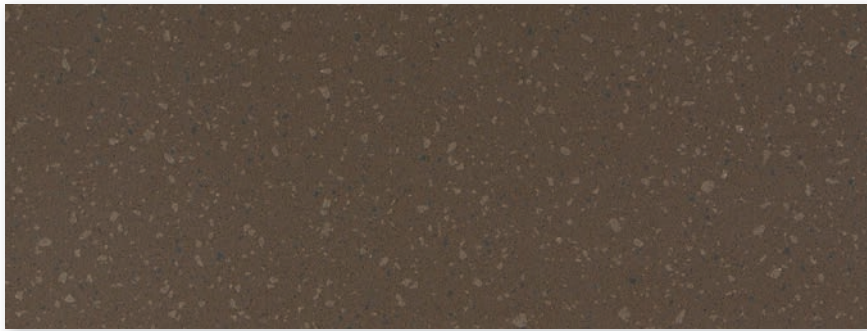

3680x760mm

12mm

A503. ASTEROID DARK

3680x760mm

12mm

A504. ASTEROID CREAM

3680x760mm

12mm