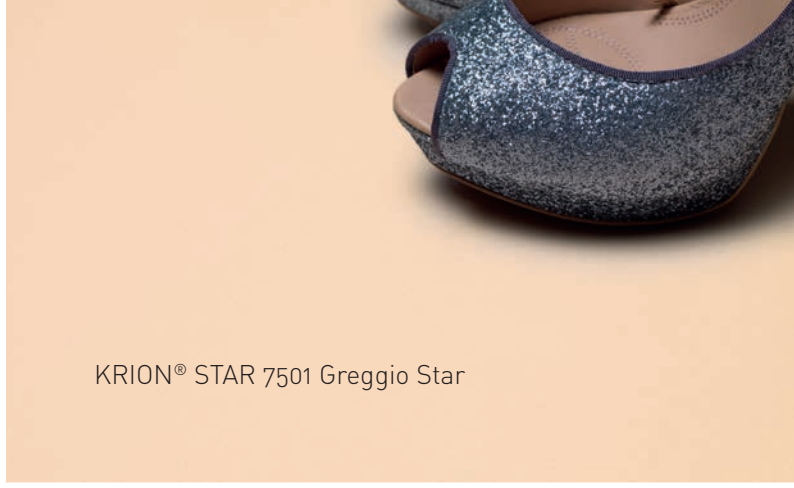

KRION® STAR 7501 Greggio Star