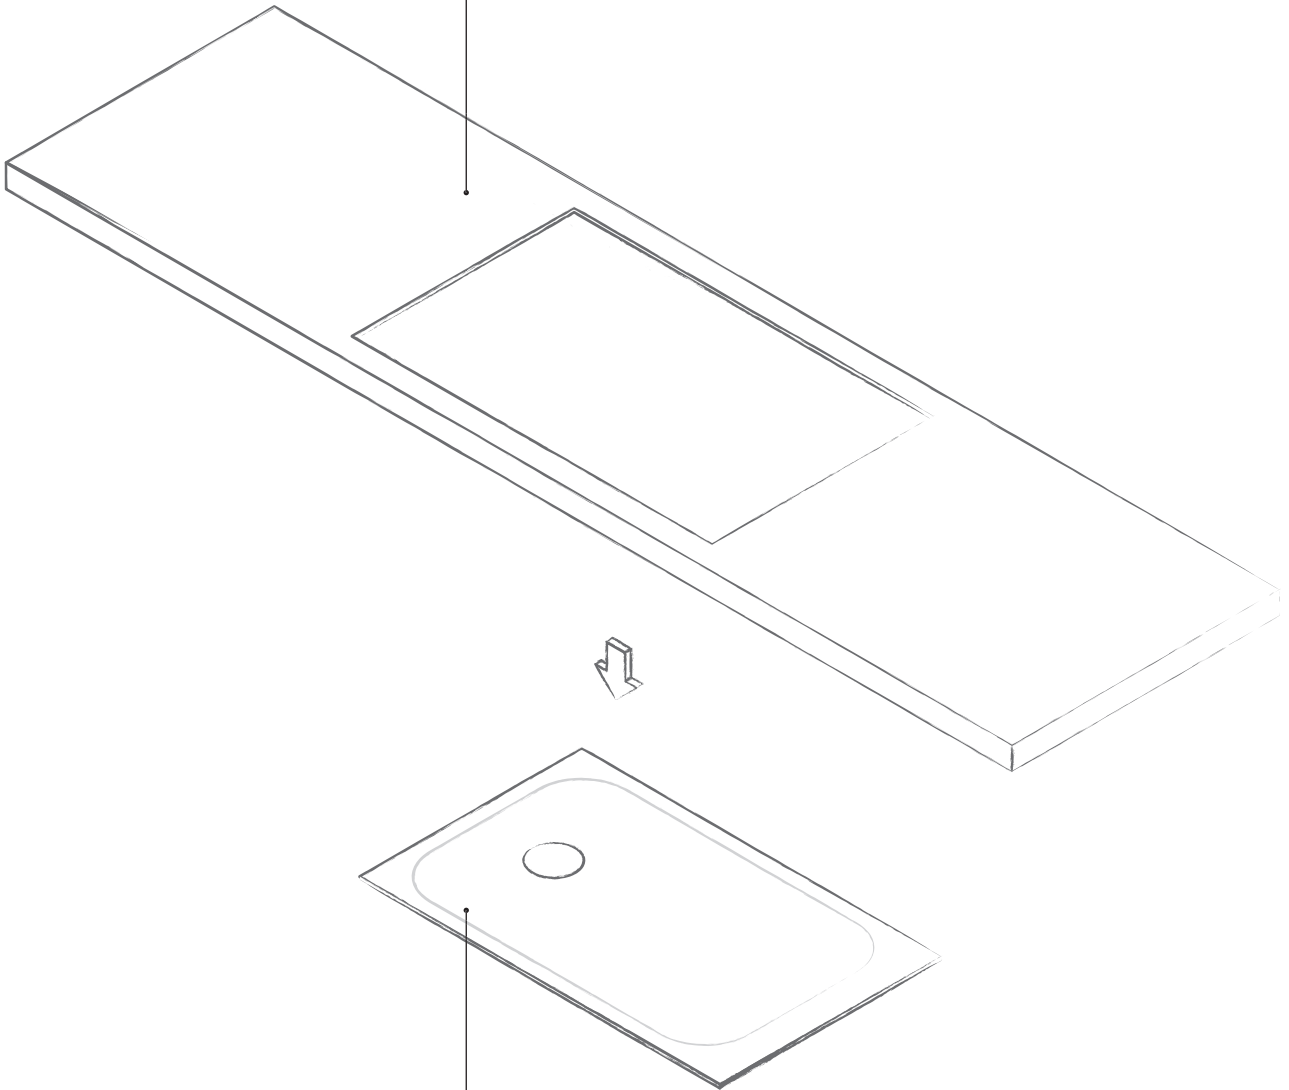

Plancha en KRION® 1100
Snow White.

Posibilidad de elegir
múltiples colores, efectos
de acabados. Adaptable
a las medidas y forma
necesarias.

KRION™ 1100 Snow White
sheet.

A choice of numerous
different colours and
finishes. Customizable
to suit your required
dimensions and shapes.

Plato de ducha fabricado
por colada de la Serie
UNIQUE P802 130X80

Cast shower tray from
the UNIQUE P802 130X80
series