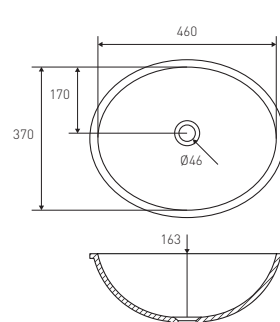

ROUND

BC B209 D37 E

OVAL

BC B415 40X31 E

BC B413 46X37 E

BAJO ENCIMERA
UNDER COUNTERTOP

BASIC Series

LAVABOS MINUSVALIDOS DISABLED TOILET