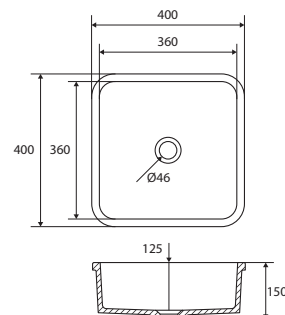

3-WAY Series

LAVABOS BASIN

OVAL

SQUARE