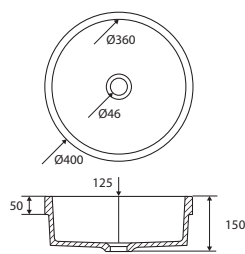

3-WAY Series

LAVABOS BASIN

ROUND

B210 D40 SE