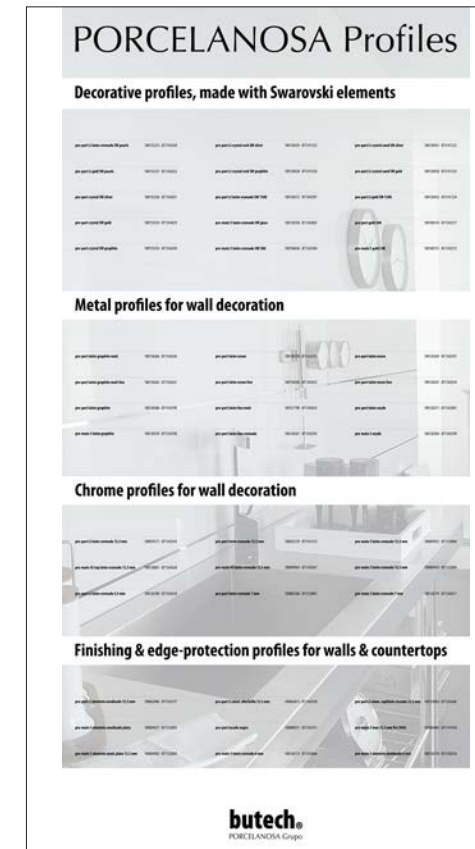

Profiles panel for Dakar

Profiles panel measures: 1005x2090 mm