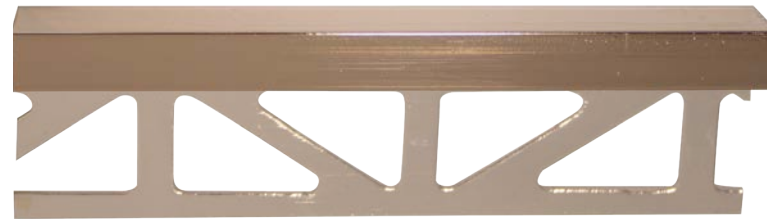

PORCELANOSA Grupo

Premium
COLLECTION
PORCELANOSA

ELEGANCIA, DISTINCIÓN Y EXCLUSIVIDAD

METAL SELECTION
8X11X2500 MM
DECORATIVE PROFILES

pro-part rose

Brass profile with metallic covering, 8 mm decorative trim.