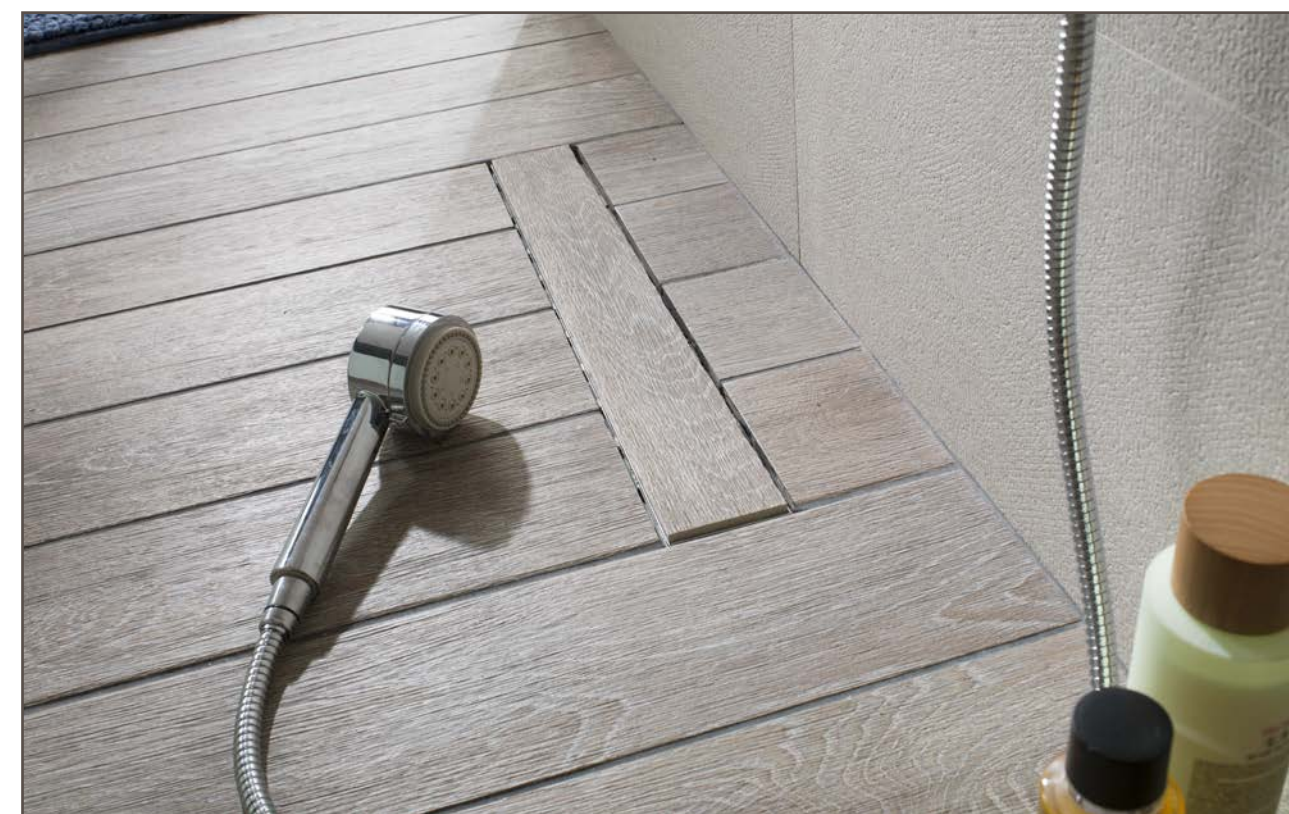

The linear drain grates are available in 120x10 y 59,6x10 cm, besides Gold linear grate which is only available in 59.6 cm

Wet rooms and shower trays

Wet rooms and shower trays

New concept of shower tray for exclusive wet rooms. This system provides a shower deck finish with porcelain tiles, achieving a flat and levelled surface without a visible drain. Tiles cover the drain located underneath and water drains across the open joints giving an outstanding contemporary design. Specially designed for bathroom refurbishments. Professional use only.