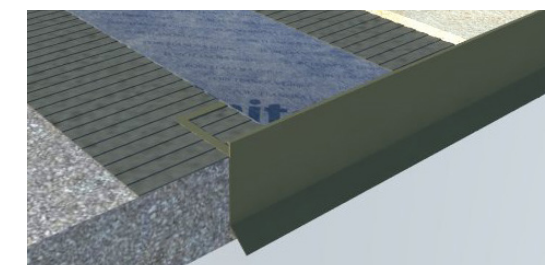

Profile 12,5 mm	B79241150	100159117
corner 90° 12,5 mm	B79241149	100159119
corner 135° 12,5 mm	B79241154	100159118