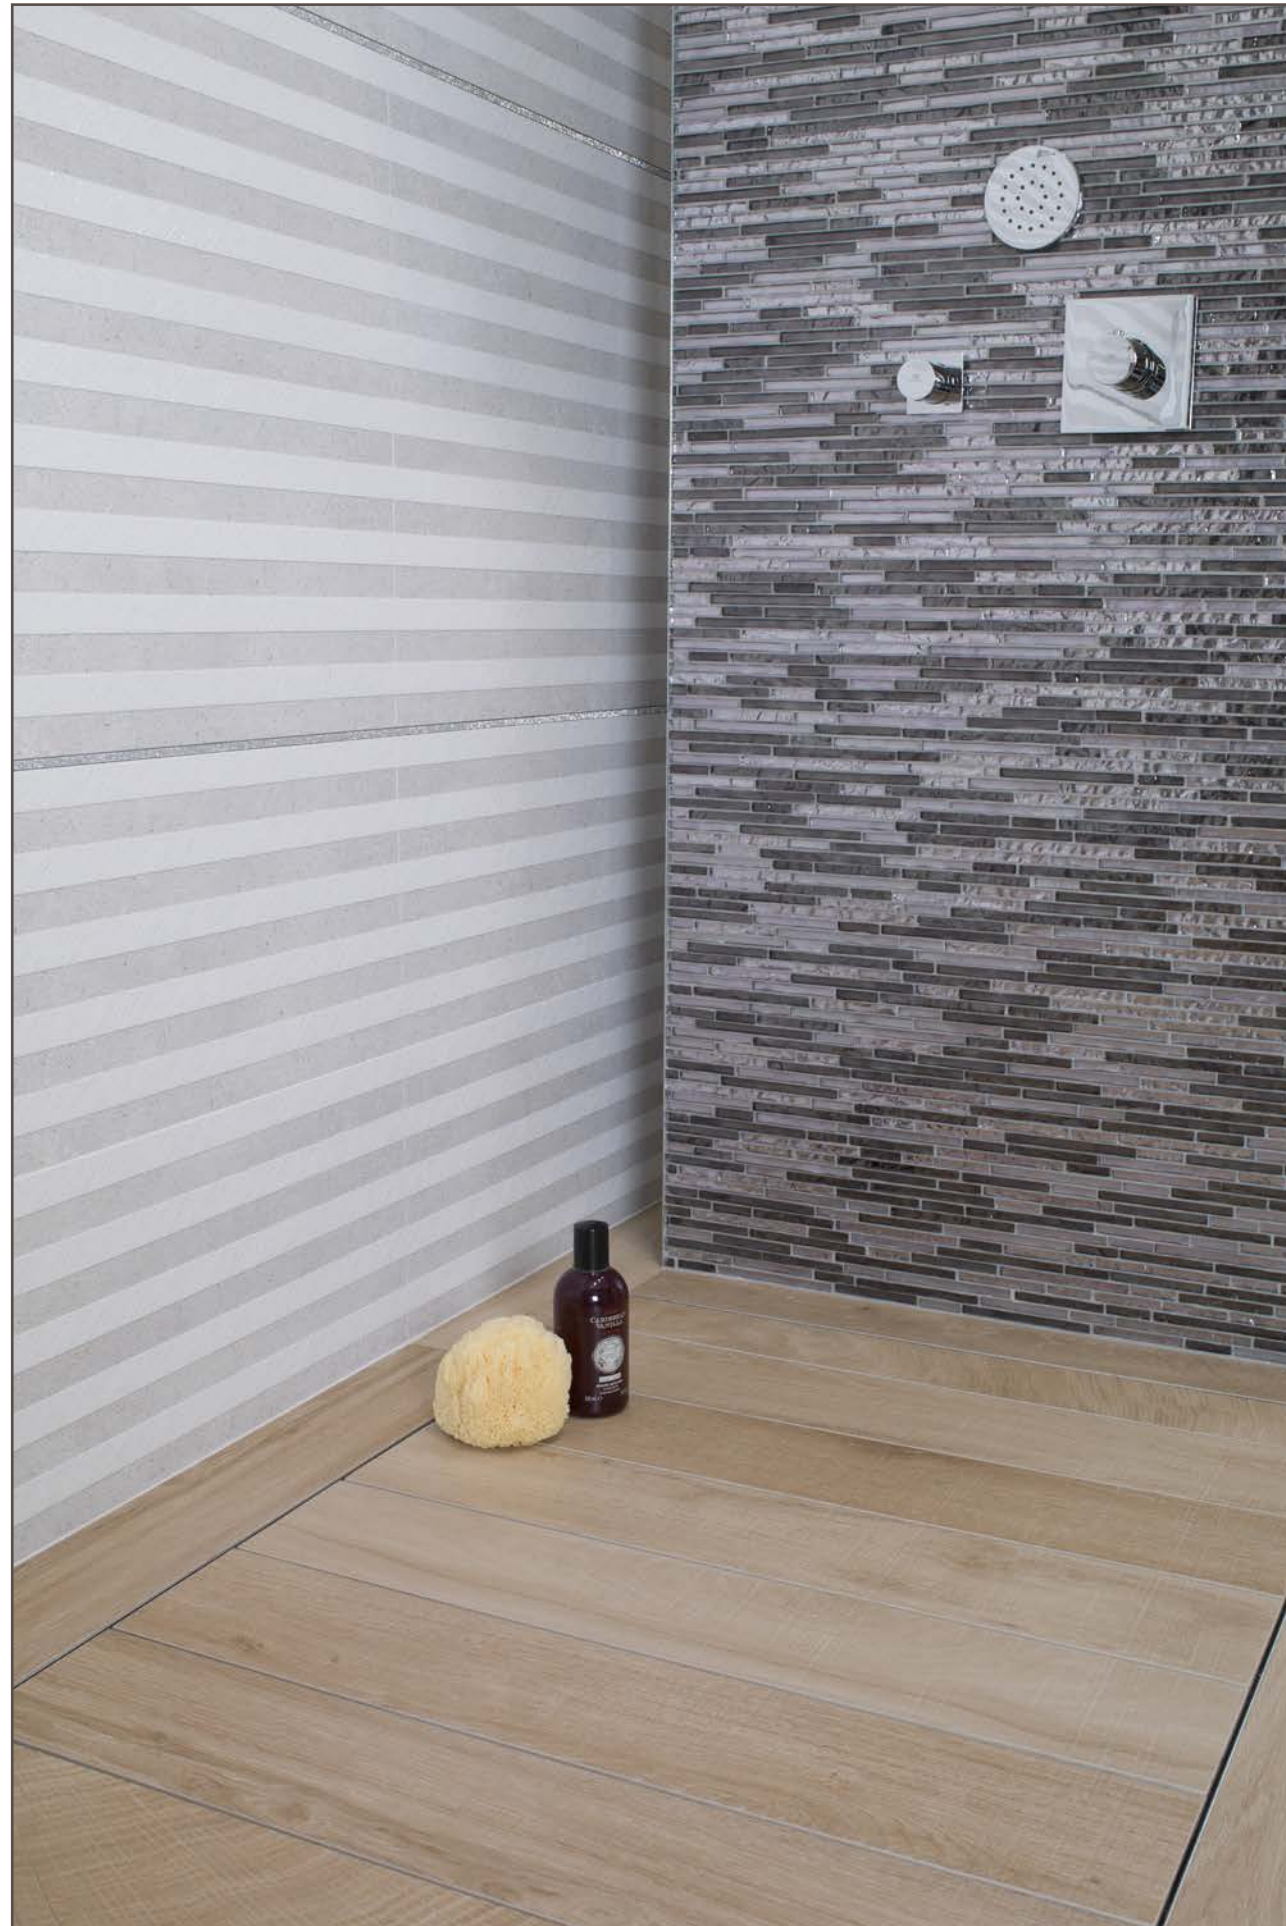

The linear drain grates are available in 120x10 y 59,6x10 cm, besides Gold linear grate which is only available in 59.6 cm

Wet rooms and shower trays

Wet rooms and shower trays

New concept of shower tray for exclusive wet rooms. This system provides a shower deck finish with porcelain tiles, achieving a flat and levelled surface without a visible drain. Tiles cover the drain located underneath and water drains across the open joints giving an outstanding contemporary design. Specially designed for bathroom refurbishments. Professional use only.