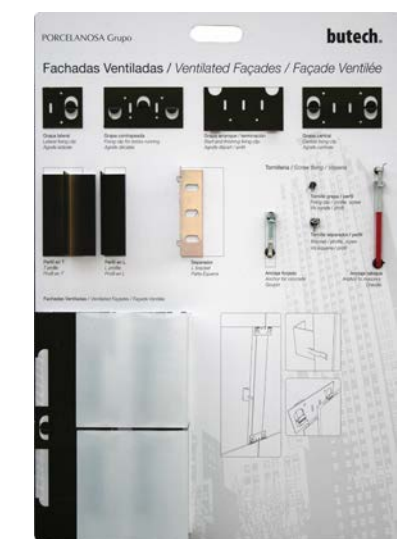

Profiles panel for Dakar

Profiles panel measures: 1005x2090 mm

Grates display

Display measures 220x110 cm 450008604

General panel

General panel 200 x 100 cm 450005749

Ventilated façade panel

butech.
PORCELANOSA Grupo