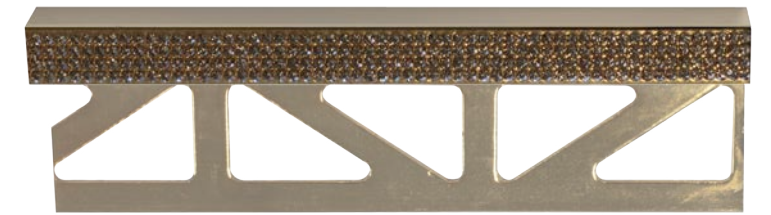

NEW PRODUCT

Wall tile:
Proyectado negro 33x100 cm
Decorative profile:
pro-part Li Crystal SW Galaxy

pro-part Li Crystal SW Galaxy

Chromed brass profile. Made with Swarovski Elements

pro-part Li Crystal SW Galaxy 11 mm
11x11x2500 mm

B71342657 100171653

Crystal Collection

Decorative profiles for wall tiling.
Made with Swarovski Elements

NEW PRODUCT

Wall tile:
Port black 31,6x90 cm
Decorative profile:
pro-part Crystal SW Gold

pro-part Crystal SW Gold

24 carat gold plated profile. Made with Swarovski elements

pro-part Crystal SW Gold 11 mm
8x11x2500 mm

B71342629 100155354

pro-part Crystal SW Silver

Chromed brass profile. Made with Swarovski Elements

pro-part Crystal SW Silver 11 mm
8x11x2500 mm