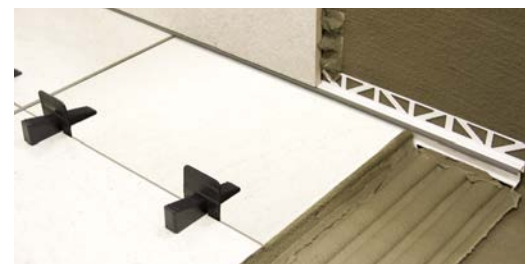

corner light grey 10mm	B79241137	100159071
corner grey 10mm	B79241138	100159070
corner black 10mm	B79241139	100159073
corner beige 10mm	B79241141	100159072

Technical profiles

Good-looking is compatible with technical solutions by using butech profiles.

pro-balcony P

pro-balcony P is an anodised aluminium coping profile.

Profiles for edging ceramic tile floors in terraces, balconies and other outdoor flooring. They protect the tile edges and avoid water filtrations both in floors and façades.