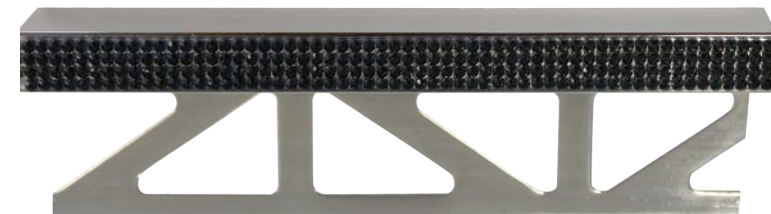

pro-part Crystal SW Graphite

Chromed brass profile. Made with Swarovski Elements

pro-part Crystal SW Graphite 11 mm
8x11x2500 mm

B71342630 100155355