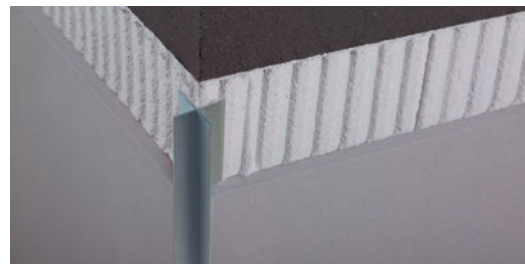

Technical profiles

Good-looking is compatible with technical solutions by using butech profiles.

pro-corner P

Metallic profile for protecting corners and creating a pilaster strip effect.

pro-corner P

Aluminium gloss silver	B78141126	100158001
Aluminium silver	B78141127	100158002