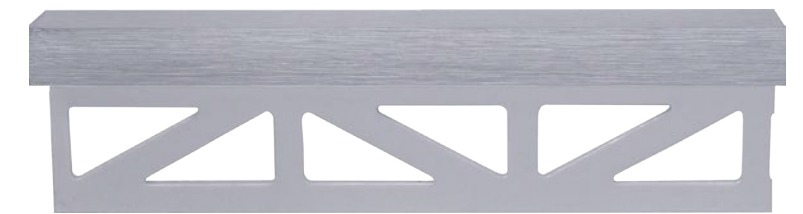

pro-part ocean line

Brass profile with metallic covering. 8 mm decorative trim.

pro-part brass ocean line 7 mm 8x7x2500 mm	B71342677	100177064
pro-part brass ocean line 11 mm 8x11x2500 mm	B71342635	100158268
pro-part brass ocean line 12,5 mm 8x12,5x2500 mm	B71342666	100177034