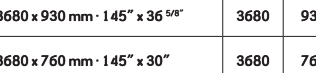

**RESISTANT TO IMPACTS
RÉSISTANCE À L'IMPACT**