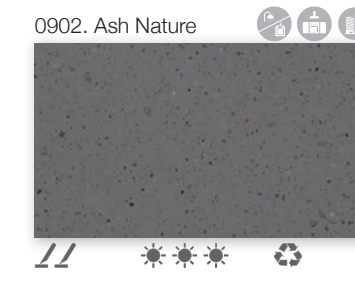

COLORS + SERIES

KRION® Colors
IMAGINE NO LIMITS

PROPERTIES - PROPRIÉTÉS

Marks - Marques

Noticeable slight marks after heavy use.
De légères marques visibles après une utilisation intense.

Resistance to UV rays - Résistance UV

Colour change of over 10AE in 10 years.
Changement de couleur supérieur à 10AE sur 10 ans.

Colour change of 5AE to 10AE in 10 years.
Changement de couleur de 5AE à 10AE sur 10 ans.

Colour change of less than 5AE in 10 years.
Changement de couleur inférieur à 5AE sur 10 ans.

Recycled content - Matériau recyclé

Colour containing some recycled material.
Couleur possédant une teneur en matériau recyclé.

Translucence - Translucidité

Colour with a higher translucence when backlit.
Couleur avec une translucidité supérieure permettant le rétro-éclairage.

COLLECTIONS - COLLECTIONS

Bathrooms.
Salle de bain.

Kitchens - Work surfaces.
Cuisine - Surface de travail.

Ventilated façades.
Façade ventilée.